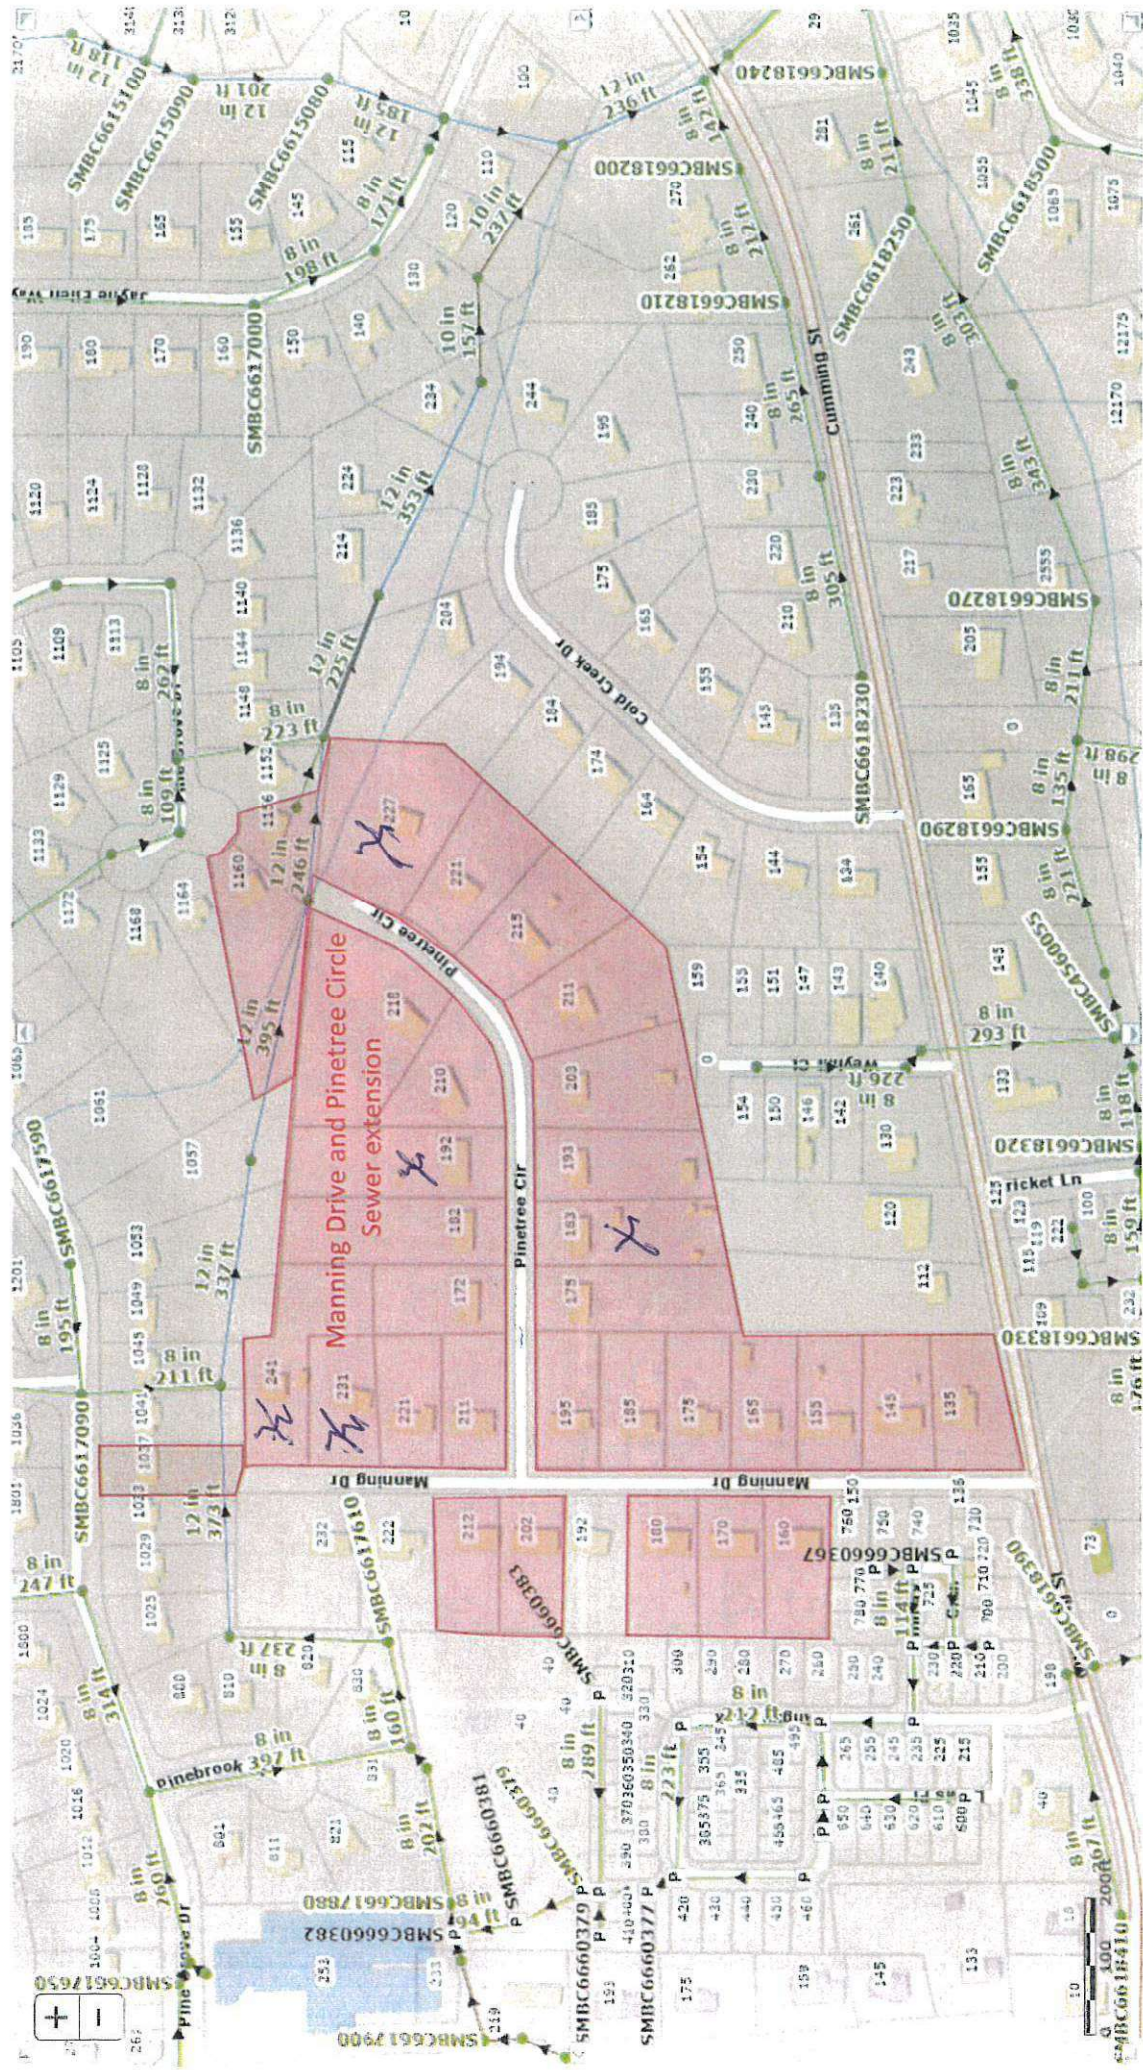

X No

Manning Drive and Pinetree Circle
Sewer extension

SMBC6617650
+
-

SMBC6618410
0 100 200 ft